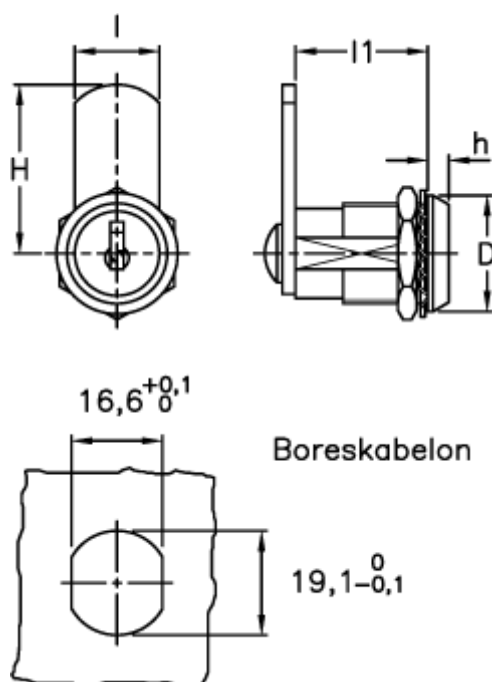

Data Sheet

Article number: 2310421411

Description: E+G Latch w/lock
CS.13/32

Measures

D = 23

H = 32

h = 5

l = 16

l1 = 13